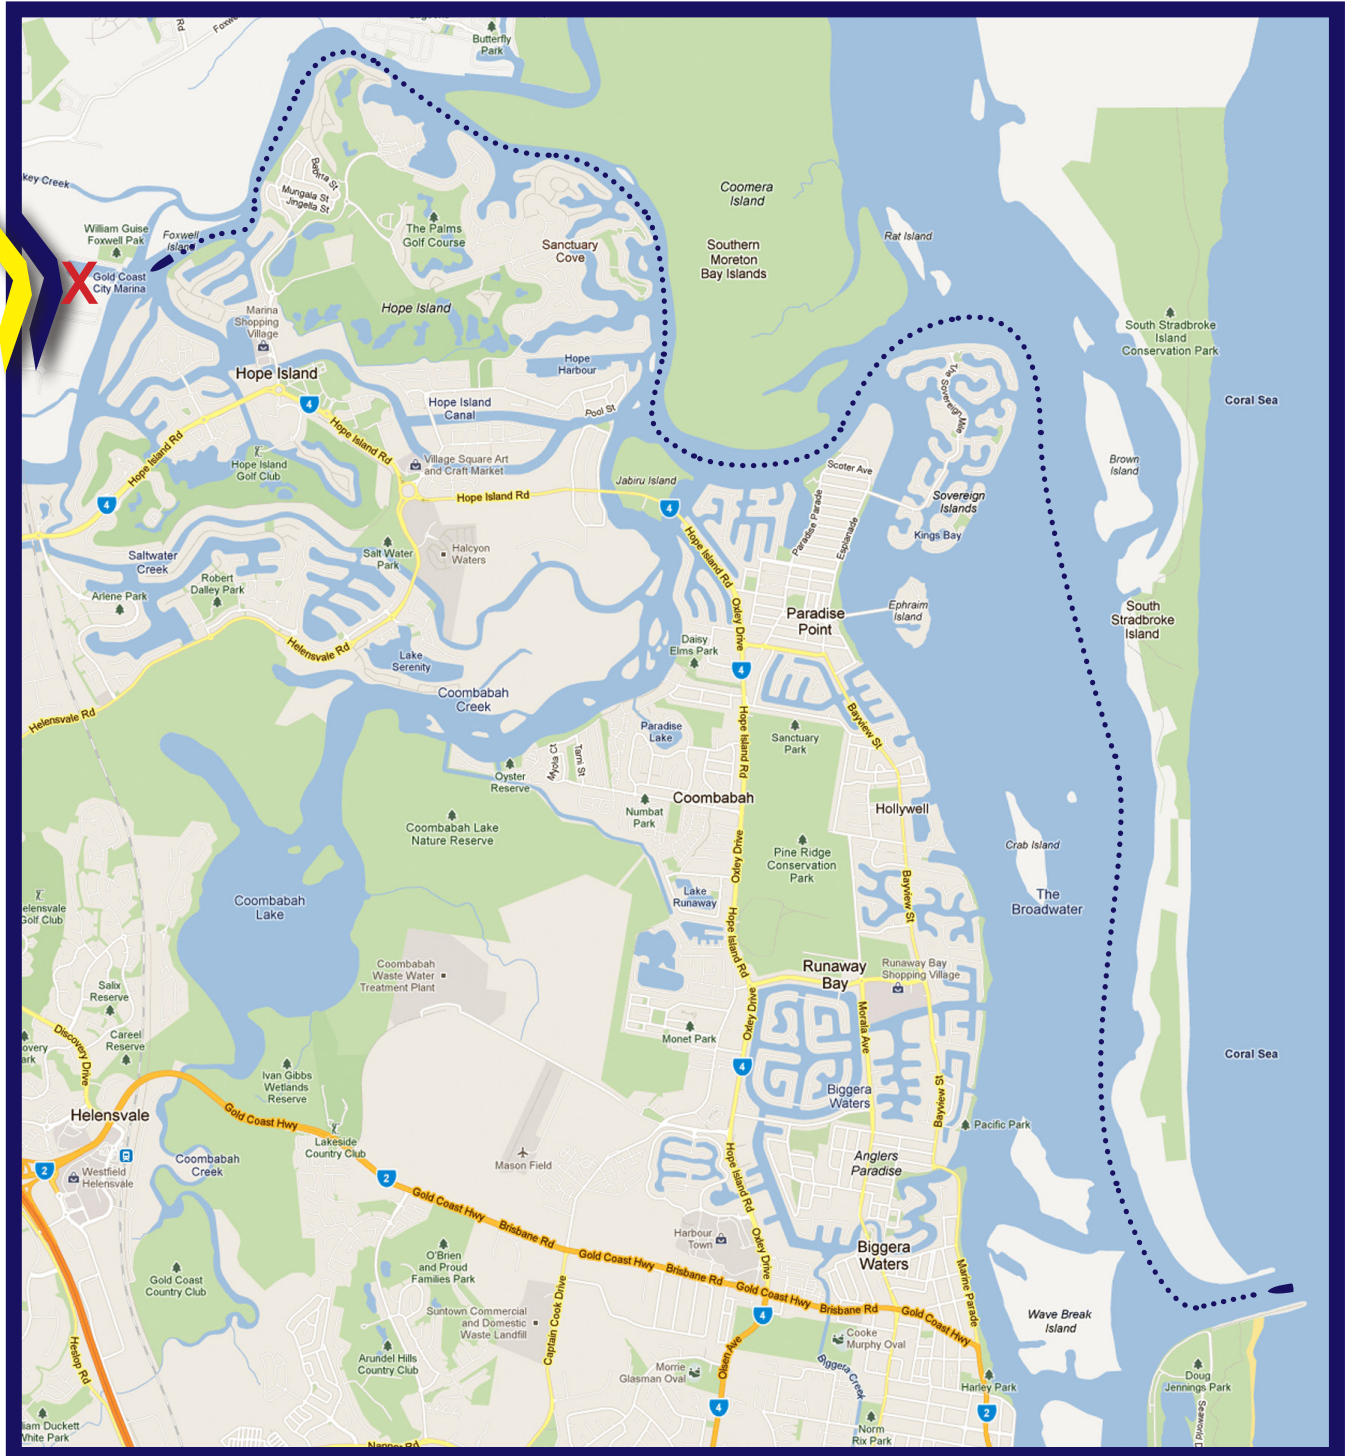

GOLD COAST *City* MARINA & SHIPYARD

**FROM GOLD COAST SEAWAY TO
GOLD COAST CITY MARINA**

Ph: 07 5502 5888

E: info@gccm.com.au

WWW.GCCM.COM.AU

76-84 Waterway Dr, Coomera, QLD 4209